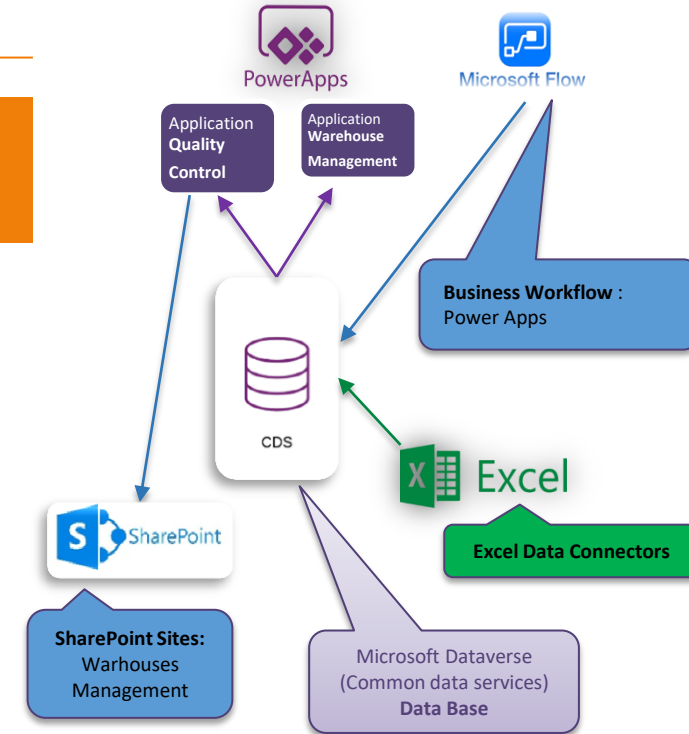

# Altifers / Power Platform Application for Middle Market

The project proposes to real estate customers the management of Supply Chain based on Microsoft Power Apps Technologies (warehouse and quality controls management)

AIMS
End to end business workflow for warehouse management including :
<ul style="list-style-type: none"> <li>- Quality controls</li> <li>- Supervision systems</li> <li>- Business rules implementation</li> </ul>

PRODUCTION
<ul style="list-style-type: none"> <li>• 100% Cloud ; Office 365, bases CDS, SharePoint, Flow, Power Apps</li> <li>• Power Automate</li> <li>• Cloud Data Base ; SharePoint List et CDS (Common Data services)</li> <li>• SharePoint Site</li> <li>• Applications in Power Apps</li> </ul>