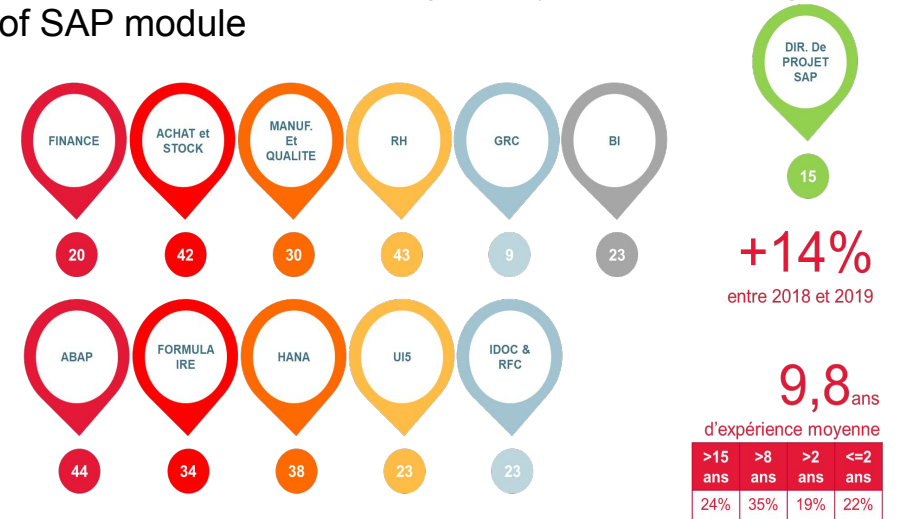

The **SAP** offer allows to engage in SAP transformation projects, from scoping to international deployment

Services and Expertise

- **Expertise and advice** (Opportunity studies; Master Plans; S4HANA strategy; Definition of Core Model; Functional expertise)
- **Integration / Deployment** (Finance; Production, Quality; Logistic & Supply Chain; Risk & Compliance, RH and payroll, user experience)
- **Deployment of S/4 & HANA** ~25% of our customers / consultants
- **Maintenance & Support**, Multi services, multi-locations
- **Dual business / IT skills** on the main SAP modules (PP MM SD WM FI CO HR ...)

SAP key numbers

235 consultants providing a very broad coverage of SAP module